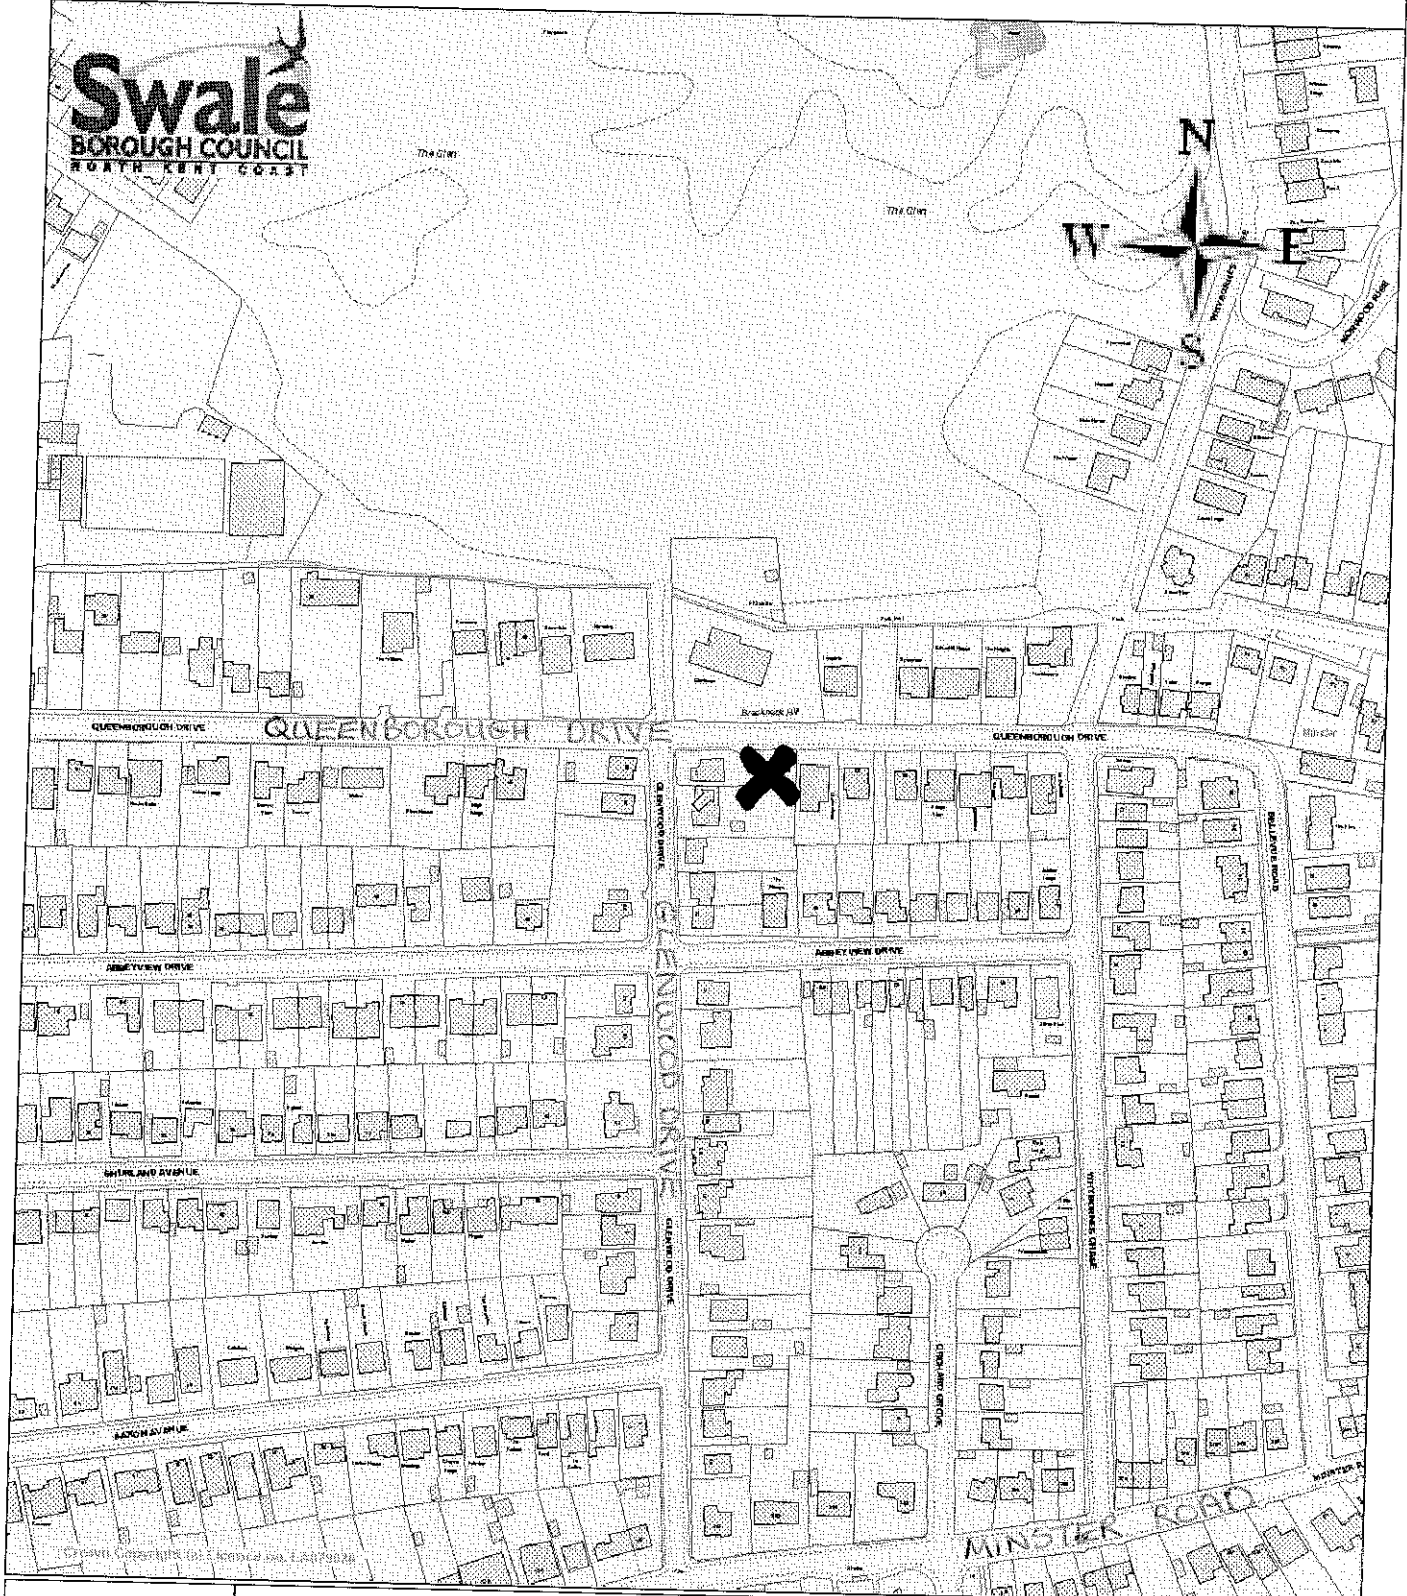

31/29 Glenwood Drive, Minster

Swale
BOROUGH COUNCIL
NORTH KENT COAST

Reproduced from the 2004 Ordnance Survey mapping with the permission of the controller of Her Majesty's Stationery Office (c) Crown Copyright. Unauthorised reproduction infringes Crown Copyright and may lead to prosecution or civil proceedings. Swale Borough Council, LA079626.

Scale 1/2500 Date 25/5/2007

Centre = 595018 E 173047 N